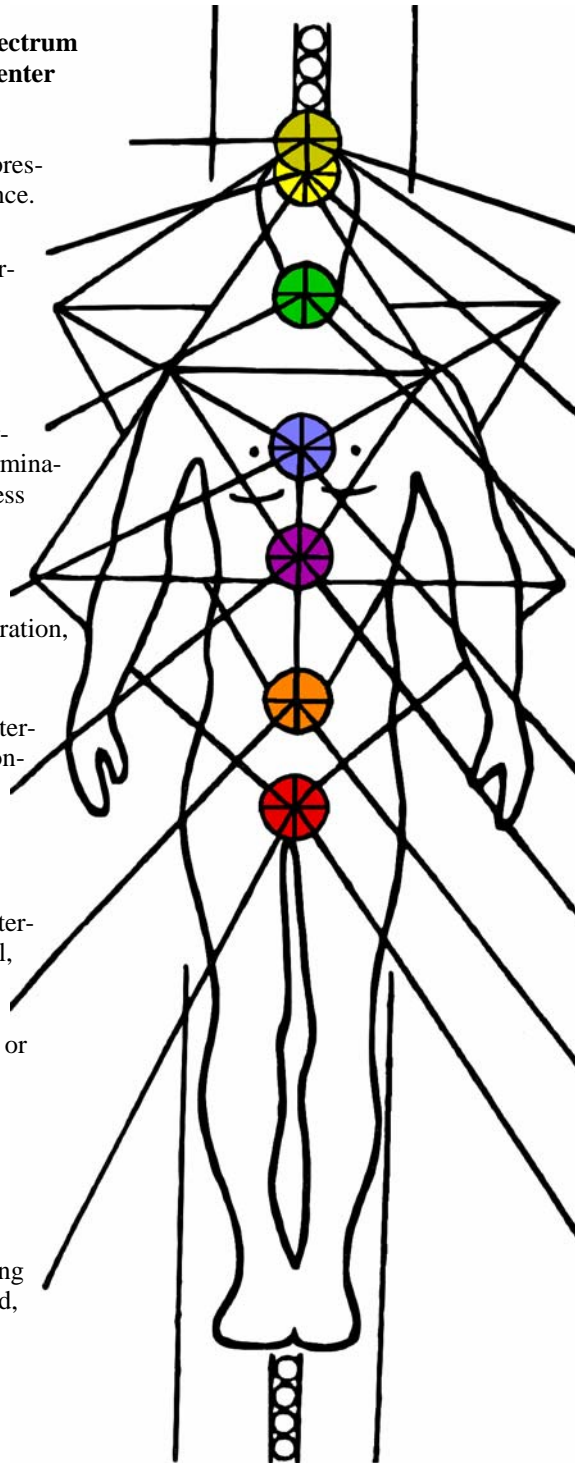

Raphaology Light Chart

Location of Light Centers on the Physical Body

Light from the sun enters the body at the top of the head and ideally flows through the body and out the feet. As our bodies receive light, which is information energy in waves, we process it using all our experiences and abilities, including our genetics. If light does not get stuck or trapped somewhere along its path, its healing energy flows through us into SKA (our earth) and becomes available to every living inhabitant.

Hormone Glands Description of Light Spectrum Energy in each Light Center

Pituitary

GOLD: Mind Center—receives, knowledge, impressions, thoughts, intelligence.

Pineal

YELLOW: Focus Center—Understanding, seeing the future, put things in perspective, focus, hope.

Thyroid

GREEN: Identity Center—make decisions and determinations, teach, testify, express and profile yourself.

Mammary

BLUE: Motivation Center—excitement, inspiration, feel what is right for you.

Kidneys & Adrenals

VIOLET: Relations Center—Your relationships/passionships with others, mercy, tenderness, family bonding.

Pancreas

ORANGE: Balance Center—physical, spiritual, mental, and emotional balance, allowance of freedom for self and others, doing or acting in a balanced way for you.

Testicles or Ovaries

RED: Peace Center—acting without fear, sharing love, finish what is started, create new realities, endurance.

Description of Light Spectrum Energy Deficiency in each Light Center

GOLD: worry, stress, guilt, accepting of un-truth and deceits, live in artificial or illusional realities.

YELLOW: depression, judging, revenge, suspiciousness, hopelessness.

GREEN: loneliness, self-deceit, cheating, deceiving, self-adoration, procrastination, lack of dedication and commitment.

BLUE: hate, envy, critical, desirous for power, depriving self and others.

VIOLET: addiction, self-pity, merciless, careless, disgusted, doesn't like to touch or be touched.

ORANGE: gluttony, greed, laziness, limiting self and others, putting things at risk, extremist.

RED: fear, lust, shame, being obstinate, unforgiving, exerting power and control over others, cause of death and destruction.

As each frequency band of light has a visual color on the spectrum, it possesses other aspects in addition to color, such as; tone or sound, shape or symbolic dimension, smell or odor, vibrational wave patterns or texture, emotional feelings, and a host of aspects that cannot be experienced by the senses of the physical body. These realms are experienced in the psyche, super-conscious, spiritual, or metaphysical bodies.