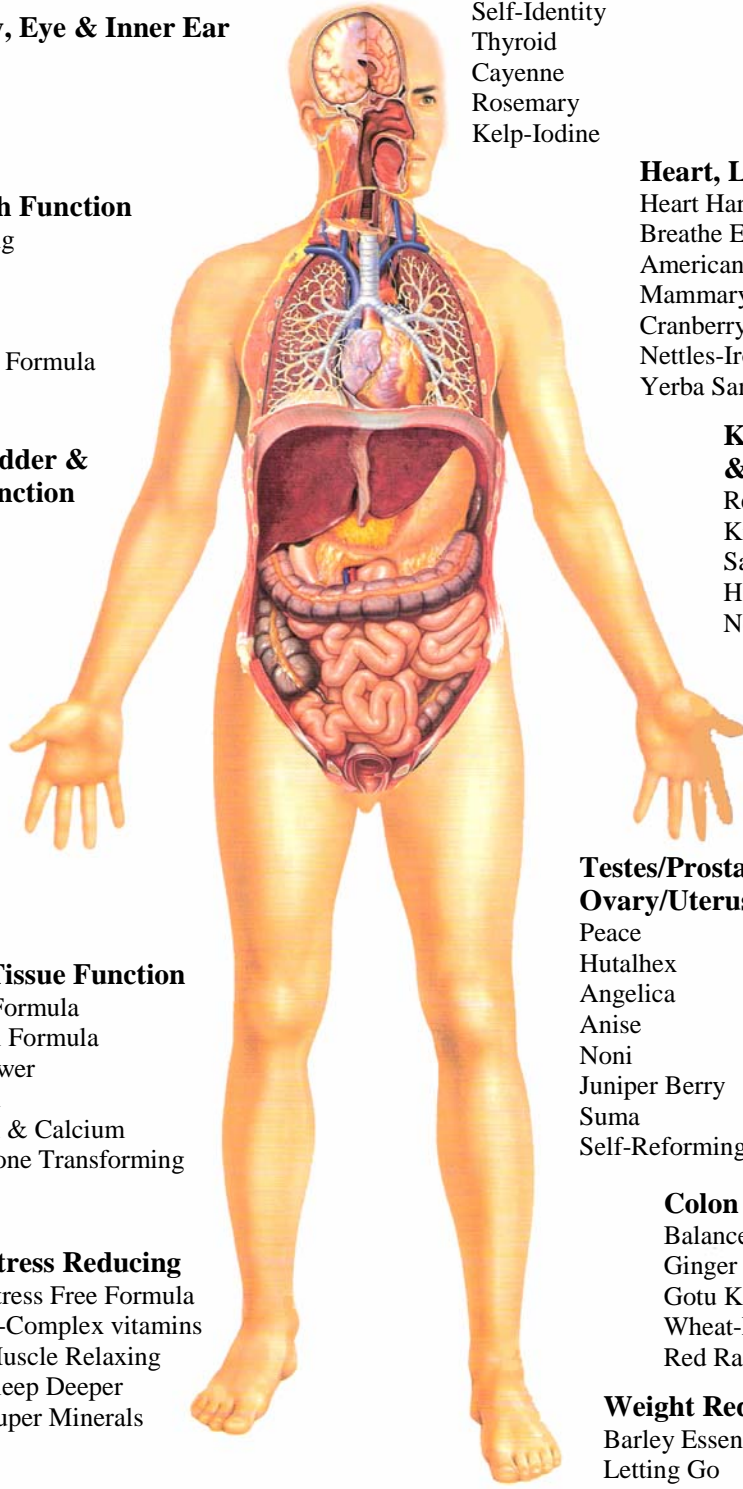

**Nerve & Tissue Function**

Anti-Viral Formula  
Anti-Fungal Formula  
Passion Flower  
Horseradish  
Nettles-Iron & Calcium  
Tissue & Bone Transforming

**Colon & Intestinal Boosting**

Balance  
Ginger  
Gotu Kola  
Wheat-Magnesium  
Red Raspberry

**Total System Boost**

ALI  
Passion  
Perception  
Limitless  
Success

**Stress Reducing**

Stress Free Formula  
B-Complex vitamins  
Muscle Relaxing  
Sleep Deeper  
Super Minerals

**Weight Reducing**

Barley Essence  
Letting Go  
Restoring  
Weight Loss  
Alfalfa  
Garcinia  
Schizandra  
B-Complex Vitamins

**Peak Frequency Plant Therapy  
Application Chart  
College of Rhapsology Medicine**